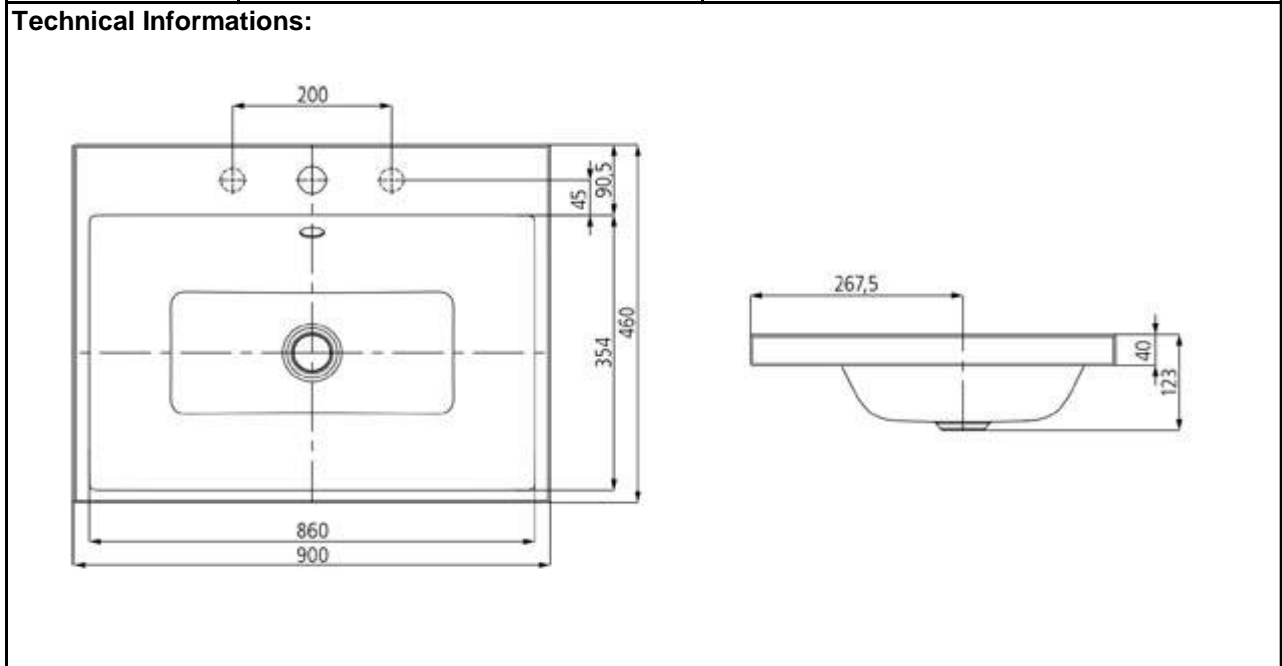

SPECIFICATION SHEET

BRAND:	KALDEWEI	Product Photo: 
ORIGIN:	Germany	
SERIES:	Puro	
PRODUCT DESCRIPTION:	Puro 3155 Inset Countertop washbasin Height of rim: 40mm single tap hole with overflow w/ easy clean finish	
MODEL No.	9005 0601 3001	
FINISH/COLOUR:	Alpine white	
DIMENSIONS:	900 x 460 x 123mm	
OPTIONAL MATCHING PARTS:	pop-up waste	